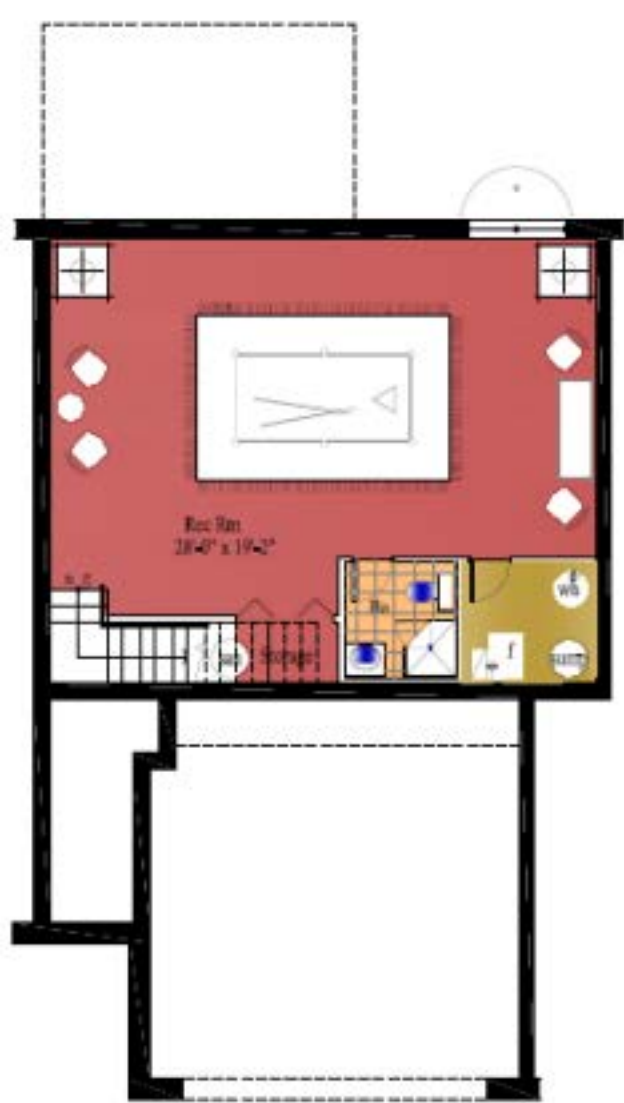

The Harmony
 Unit A- 1005 Sq. Ft.
Basement Plan

The Harmony
 Unit A- 1693 Sq. Ft.
Main Floor Plan

The Harmony
 Unit A- 1508 Sq. Ft.
Upper Floor Plan

The New Harmony
Unit A- 1005 Sq. Ft.
Basement Plan

The New Harmony
Unit A- 1693 Sq. Ft.
Main Floor Plan

The New Harmony
Unit A- 1508 Sq. Ft.
Upper Floor Plan

The Heritage
Unit B-727 Sq. Ft.

Basement Plan

The Heritage
Unit B-1206 Sq. Ft.

Main Floor Plan

The Heritage
Unit B-1161 Sq. Ft.

Upper Floor Plan

The New Heritage
Unit B-727 Sq. Ft.

Basement Plan

The New Heritage
Unit B-1206 Sq. Ft.

Main Floor Plan

The New Heritage
Unit B-1161 Sq. Ft.

Upper Floor Plan

The Concord
Unit C- 813 Sq. Ft.
Lower Level Plan

The Concord
Unit C- 825 Sq. Ft.
Main Floor Plan

The Concord
Unit C- 833 Sq. Ft.
Upper Floor Plan

The Legacy
Unit D- 813 Sq. Ft.

Lower Level Plan

The Legacy
Unit D- 825 Sq. Ft.

Main Floor Plan

The Legacy
Unit D- 833 Sq. Ft.

Upper Floor Plan