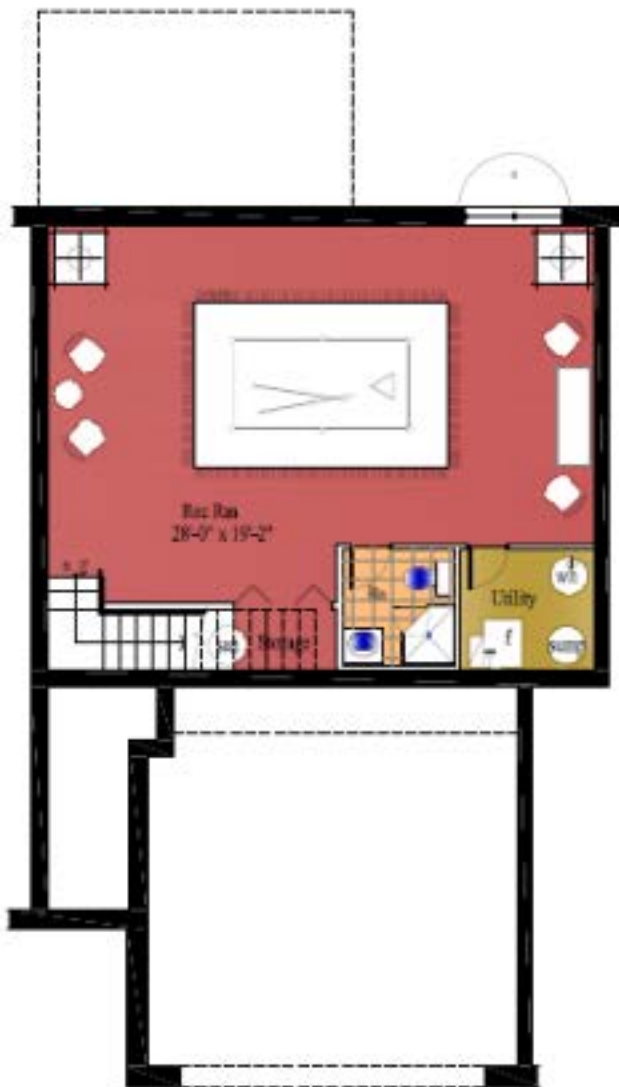

The Harmony
 Unit A- 1005 Sq. Ft.
Basement Plan

The Harmony
 Unit A- 1693 Sq. Ft.
Main Floor Plan

The Harmony
 Unit A- 1508 Sq. Ft.
Upper Floor Plan

The New Harmony
Unit A- 1005 Sq. Ft.
Basement Plan

The New Harmony
Unit A- 1693 Sq. Ft.
Main Floor Plan

The New Harmony
Unit A- 1508 Sq. Ft.
Upper Floor Plan

The Heritage
Unit B-727 Sq. Ft.

Basement Plan

The Heritage
Unit B-1206 Sq. Ft.

Main Floor Plan

The Heritage
Unit B-1161 Sq. Ft.

Upper Floor Plan

The New Heritage
Unit B-727 Sq. Ft.

Basement Plan

The New Heritage
Unit B-1206 Sq. Ft.

Main Floor Plan

The New Heritage
Unit B-1161 Sq. Ft.

Upper Floor Plan

The Concord
Unit C- 813 Sq. Ft.
Lower Level Plan

The Concord
Unit C- 825 Sq. Ft.
Main Floor Plan

The Concord
Unit C- 833 Sq. Ft.
Upper Floor Plan

The Legacy
Unit D- 813 Sq. Ft.

Lower Level Plan

The Legacy
Unit D- 825 Sq. Ft.

Main Floor Plan

The Legacy
Unit D- 833 Sq. Ft.

Upper Floor Plan